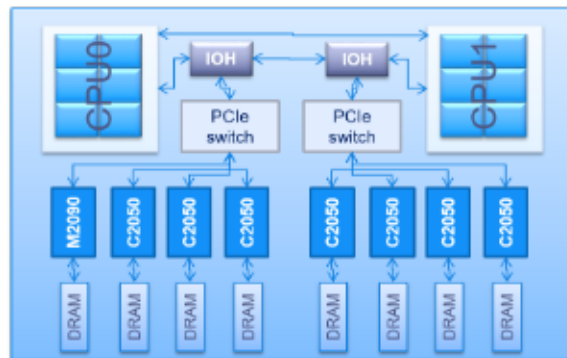

Server with C2050 GPUs

System Description

Host name: ac33.ncsa.illinois.edu

[Access Request Form](#)

Hardware

- TYAN FT72-B7015 board
 - 2x X5680 Intel Xeon 3.33 GHz (Westmere-EP) hexa-core CPU
 - 12 GB DDR3
 - 8 PCI-E 2.0 ports, switched
- 7x NVIDIA Tesla C2050s
 - 448 cores
 - 2.5 GB GDDR5
- 1x NVIDIA Tesla M2090
 - 512 cores
 - 5 GB GDDR5
- 1x 300GB and 1x 1 TB HDDs

Software

- CentOS 7
- CUDA 8.0
- PGI 16.10
- Intel FPGA OpenCL 16.1
 - emulation environment only

[Main -> Systems](#)
-> Ac33

Contact us

Request access to ISL resources:
Application

Contact ISL staff: [Email Address](#)